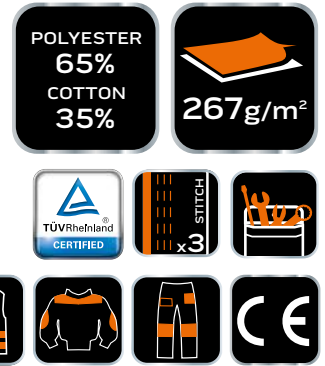

KOMBINEZON ROBOCZY / WORKING OVERALLS / КОМБІНЕЗОН РОБОЧИЙ

wzmocniony materiał na łokciach
reinforced fabric on elbows
посилення на ліктях

wzmocniony materiał na kolanach
reinforced fabric on the knees
посилення на колінах

strefy odbłaskowe
reflective tape
світлоповертаючі вставки

kieszonki na smartphona
smartphone pocket
кишеня для смартфона

wielofunkcyjne kieszenie
multifunctional pockets
багатофункціональні кишені

miejsce na wkładki ochronne
pocket for knee pads
місце для захисних вставок

REGULAR

HD series

Ref.	Size	☒	EAN
81-250-S	S/48	0/10	5907558419269
81-250-M	M/50	0/10	5907558419276
81-250-L	L/52	0/10	5907558419283
81-250-LD	L/54	0/10	5907558419290
81-250-XL	XL/56	0/10	5907558419306
81-250-XXL	XXL/58	0/10	5907558419313

wzmocnienia na barkach, kieszeniach, rękawach i kolanach
reinforcement on shoulders, pockets, sleeves and knees
посилення на плечах, кишенях, рукавах і колінах

guma w pasie
elastic band in waistline
еластична гумка в талії

zamek przykryty plisą
main zipper covered by pleat
блискавка закрита складкою

profilowane kolana
profiled knees
профільовані коліна

kieszonki na nakolanniki
knee pockets
кишеня для наколінників

możliwość wydłużenia nogawki
possibility of extending of the trouser leg
можливість подовження ноги